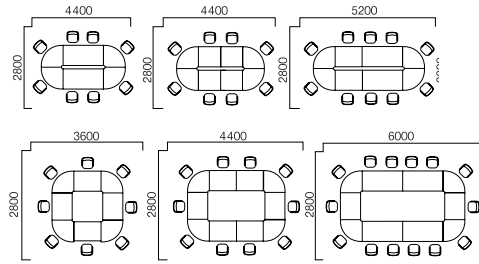

EXTENSION TABLE
UT-100 W600 xD1200 xH720

EXTENSION TABLE
UT-103 W600 xD1200 xH720

90° CORNERING DESK
CT-450 Ø800 xH720

ROUND SHAPE CORNER CONNECTOR
GHC-160 W1665 xD400 xH720

3/4 ROUND SHAPE TABLE
RT-900 Ø900 xH720

EXTENSION CORNERING DESK
CT-120 W1200 xD1200 xH720
CT-100 W1000 xD1000 xH720

FILE BOX
FB-102 W420 xD565 xH810
FB-103 W420 xD565 xH1170
FB-104 W420 xD565 xH1530

General conference system

The conference tables are offered in various sizes and shapes, (including square, round, and composite shapes), to utilize space efficiently and enhance the flow of conversation to the fullest by allowing quick adjustment based on your attendance needs.