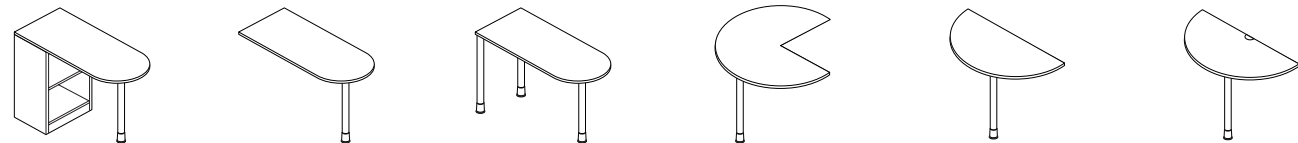

Extension Table

UT-100 (600×1200×720)
UT-102 (600×1200×720)
UT-103 (600×1200×720)
RT-900 (φ900×720)
GHB-150 (1600×400×720)
GHC-160 (1665×400×720)