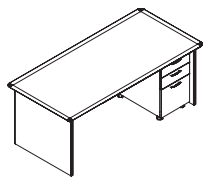

DEXC 2085 (800×395×1900)

DEXC 3085 (800×395×1900)

DEXC 1085 L/R (600×395×1900)

DEXC 2085 L/R (600×395×1900)

Pedestal

DEXO 0302 (421×600×620)

DEXO 0303 (421×600×620)

Conference Table

DEXT 1800 (1800×1000×740)
DEXT 2400 (2400×1200×740)

DEXT 1000 (∅1000×720)
DEXT 1200 (∅1200×720)

Sofa Table

DEXT 1300 (1300×650×450)

Nobility Series

Desk

NOD-200 (2000×930×750)

Side Desk