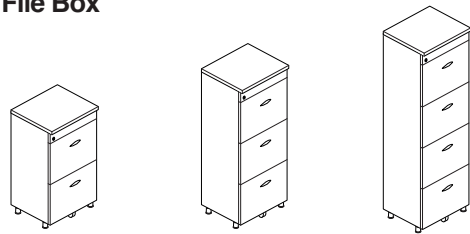

Desk Side File Box

DSF-102 (420×800×720)

File Box

FB-102 (420×565×810)
 FB-103 (420×565×1170)
 FB-104 (420×565×1530)

Extension Pentagon Desk

CT-120 (1200×1200×720)
 CT-100 (1000×1000×720)

Round Shape Corner Connector