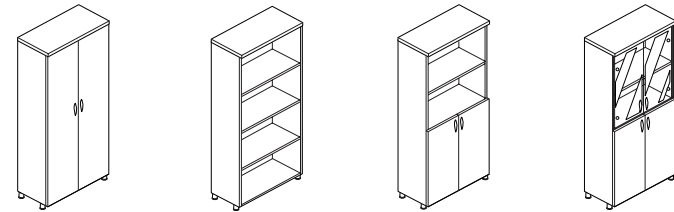

4 Shelves Cabinet

CAD-104 (800×390×1526)
CAO-104 (800×390×1526)
CAR-104 (800×390×1526)
CAG-104 (800×390×1526)