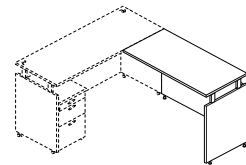

Side Desk without One Side Panel