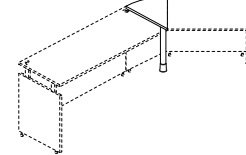

Free-standing Side Pedestal

FP-103 (402×700×720)
FP-104 (402×700×720)

Round Shape Corner Counter

CV-450
(700×720)

CV-900
(700×720)

Extension Desk

CX-340
(φ900×720)

CX-180
(1400×720)