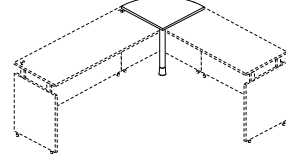

Round Shape Corner Counter

CV-450
(700×720)