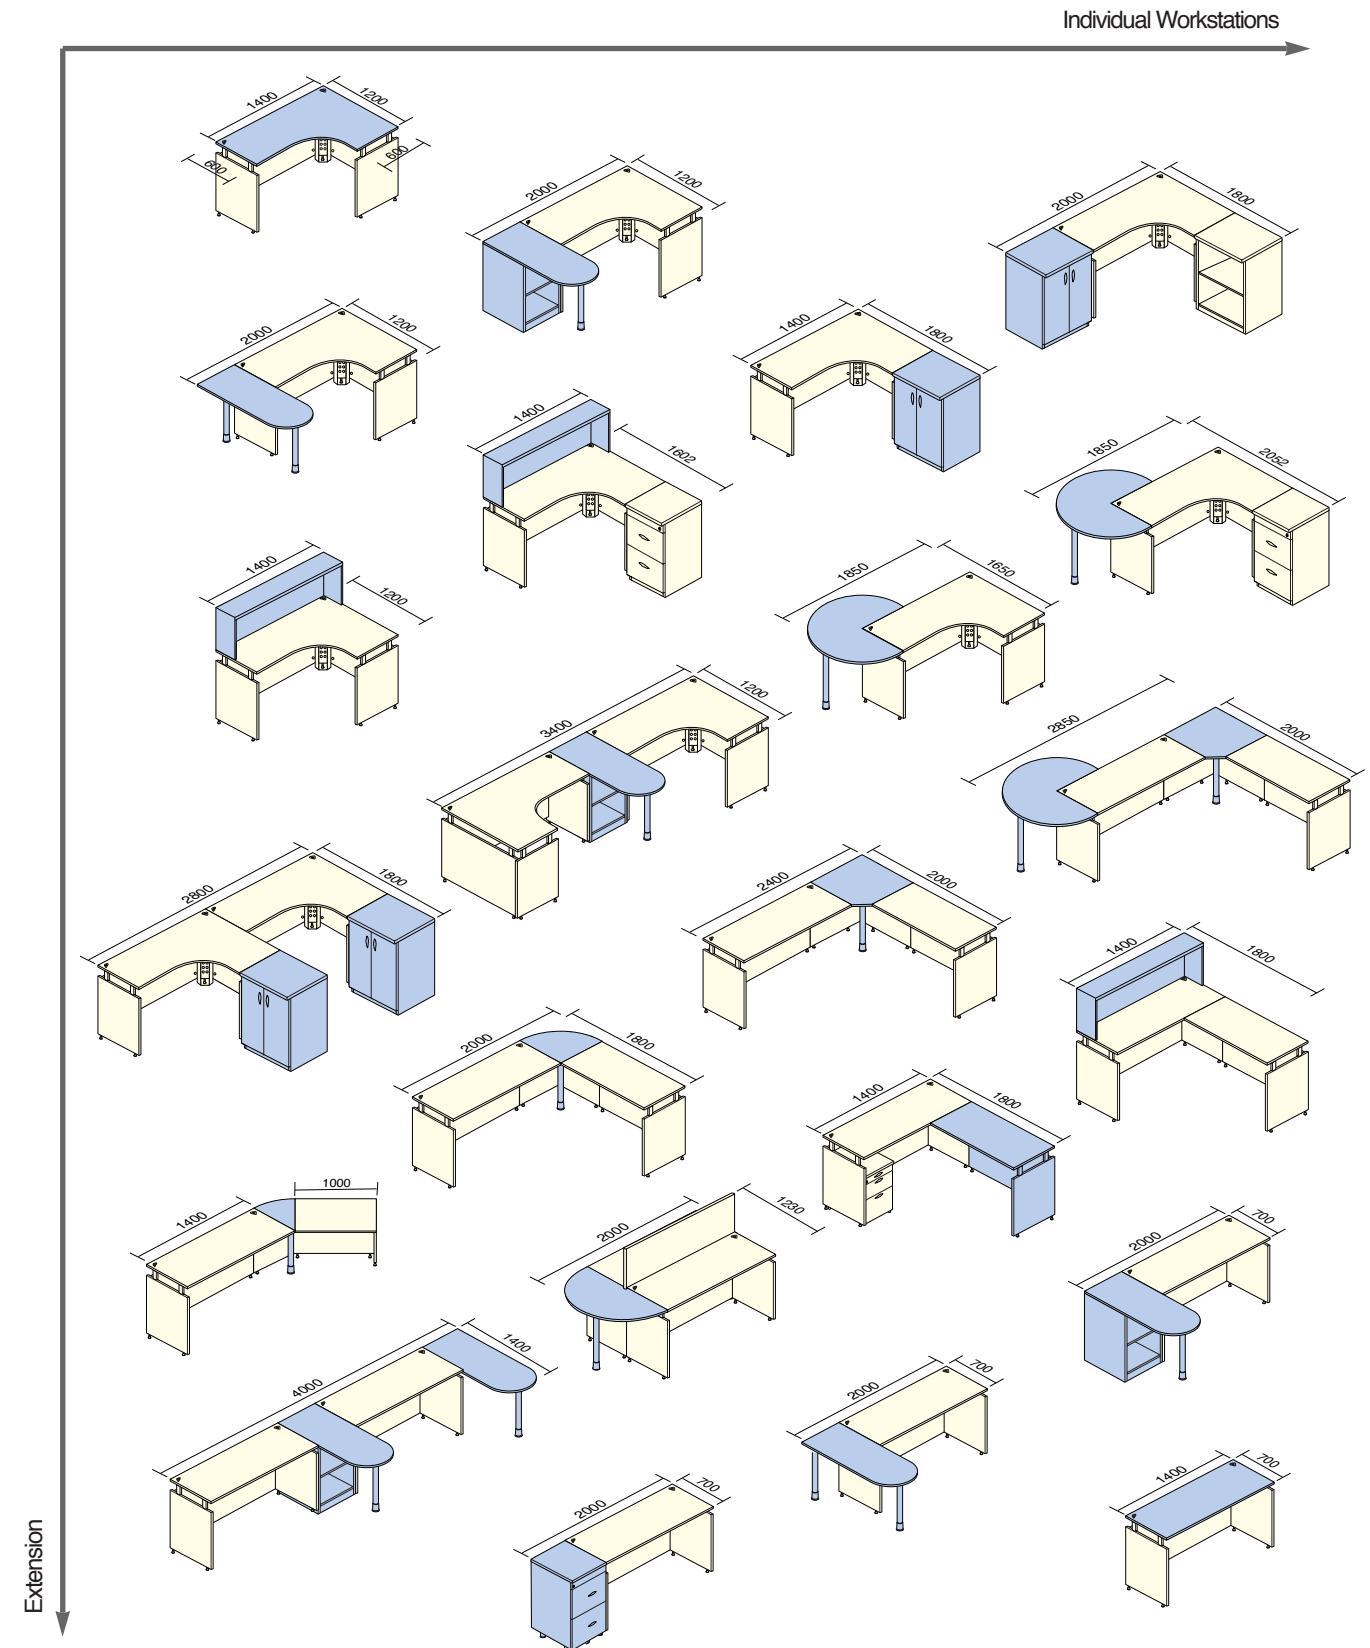

DESIGN POSSIBILITIES