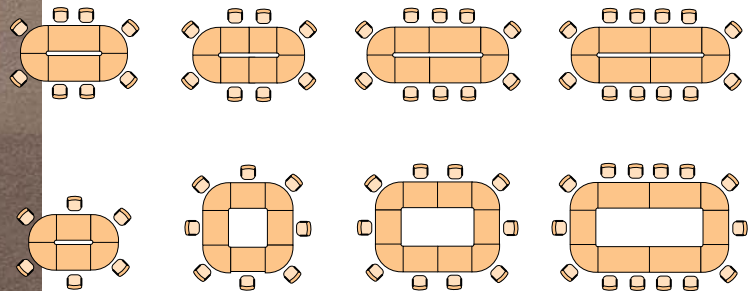

J.W-Esys

EXECUTIVE CONCEPT

EXTEND VIEW

FULL EXTEND DESIGN

J.W-Esys
Office System Furniture

Connectable storage shelf connected to the top of the desk not only maximizes space utilization through extension of the work area and storage space but is economical and convenient.

CONFERENCE

System Conference Table is an office furniture system that features flexible layout functions and has easy expansion and reduction capabilities. Conference Table is economical and its simple design will enable users to use space effectively, and efficiently including expansion/reduction to cope with the increased or decreased number of people attending the conference.

Conference Extension Samples

- 
■ CN125 Corner Table (700×700×720)
- 
■ CN120 Table (1200×700×720)
- CN140 Table (1400×700×720)
- CN160 Table (1600×700×720)
- CN180 Table (1800×700×720)

60T, Monolithic Panel / Full Fabric Finish