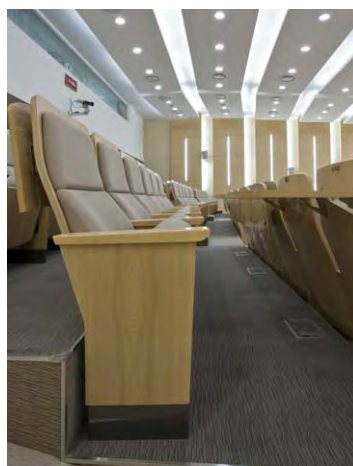

CINEMA CHAIR series

DESIGNED TO BE COMFORTABLE

Seat rises automatically when a seated person stands up, providing easy movement and plenty of passage room. Shelf attached below the table surface provides storage for personal belongings