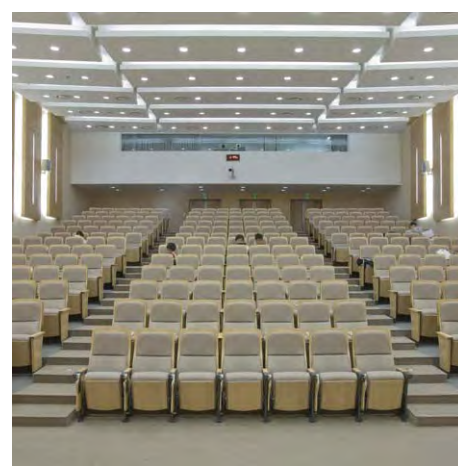

CINEMA CHAIR series

DESIGNED TO BE COMFORTABLE

Seat rises automatically when a seated person stands up, providing easy movement and plenty of passage room. Shelf attached below the table surface provides storage for personal belongings